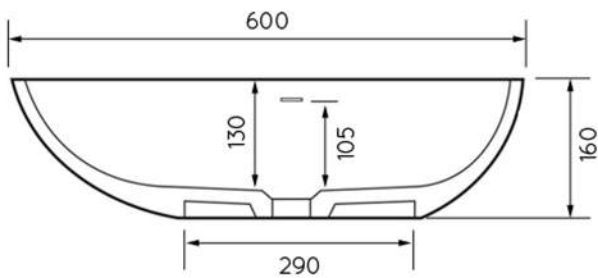

CLEO BASIN

TOP VIEW

GENERAL INFO

LENGTH	600MM
WIDTH	350MM
HEIGHT	160MM
INTERNAL DEPTH	130MM
WEIGHT	11KG
OVERFLOW	Yes
WATER CAPACITY	11 LITRES*
COLOUR	WHITE GLOSS**

* CAPACITY AT OVERFLOW HEIGHT

** OTHER COLOURS AND FINISHES AVAILABLE TO SPECIAL ORDER

SIDE VIEW

WATER CAPACITY