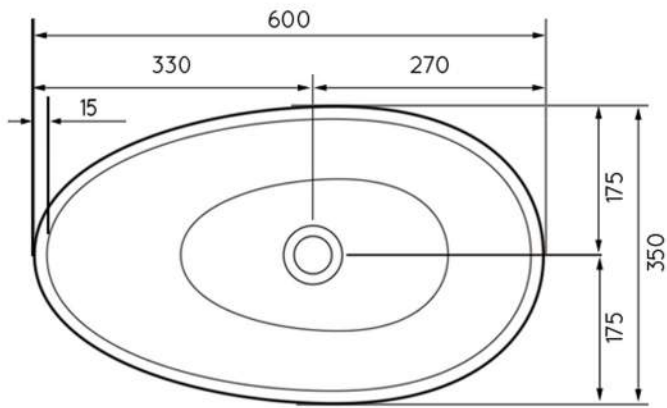

CLEO BASIN

TOP VIEW

GENERAL INFO

LENGTH	600MM
WIDTH	350MM
HEIGHT	160MM
INTERNAL DEPTH	130MM
WEIGHT	11KG
OVERFLOW	Yes
WATER CAPACITY	11 LITRES*
COLOUR	WHITE GLOSS**

* CAPACITY AT OVERFLOW HEIGHT

** OTHER COLOURS AND FINISHES AVAILABLE TO SPECIAL ORDER

SIDE VIEW

WATER CAPACITY